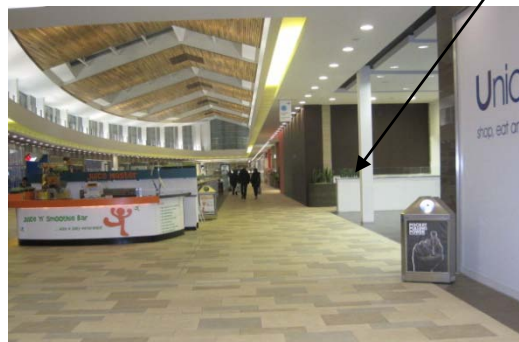

Union Square is conveniently located adjacent to Aberdeen bus and rail station.

Union Square Management Suite is located at:

12 First Level Mall
Union Square
Guild Square
Aberdeen
AB11 5RG

Union Square Management Suite is located on the first floor, adjacent to Pizza Hut.