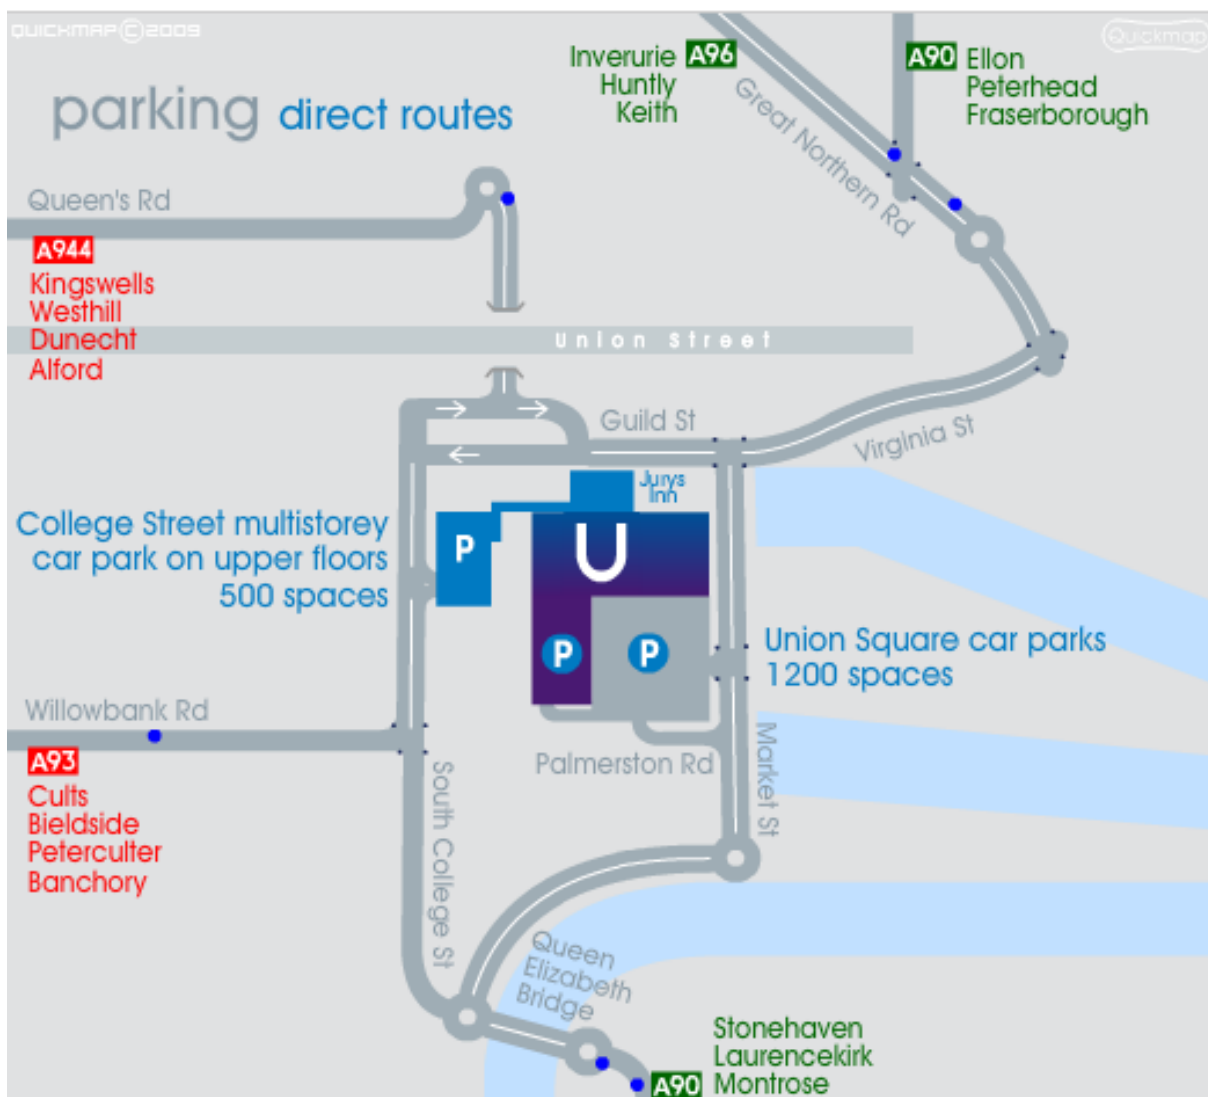

# LOCATION MAP

# CAR PARKS

There are 3 car parks at Union Square offering a total of 1700 car parking spaces. Union Square car parks are easily accessible from Market Street (for access to the surface car park), Palmerston Road (for access to the multi-storey car park) and Bridge Street (for access to the College Street car park).

# ACCESS ROADS

Union Square is conveniently located adjacent to Aberdeen bus and rail station and close to most major bus routes through Aberdeen City Centre.

Coming from the North or West? Take it easy with one of three park and ride sites and relax after a hard day of retail therapy on the way back. See [www.stagecoachbus.com/bluebird](http://www.stagecoachbus.com/bluebird) for information about the Ellon Park and Ride and [www.firstgroup.com/aberdeen](http://www.firstgroup.com/aberdeen) for information about the Kingswells and Bridge of Don Park and Rides.

# MANAGEMENT SUITE & CONTROL ROOM

Union Square is conveniently located adjacent to Aberdeen bus and rail station.

Union Square Management Suite is located at:

12 First Level Mall  
Union Square  
Guild Square  
Aberdeen  
AB11 5RG